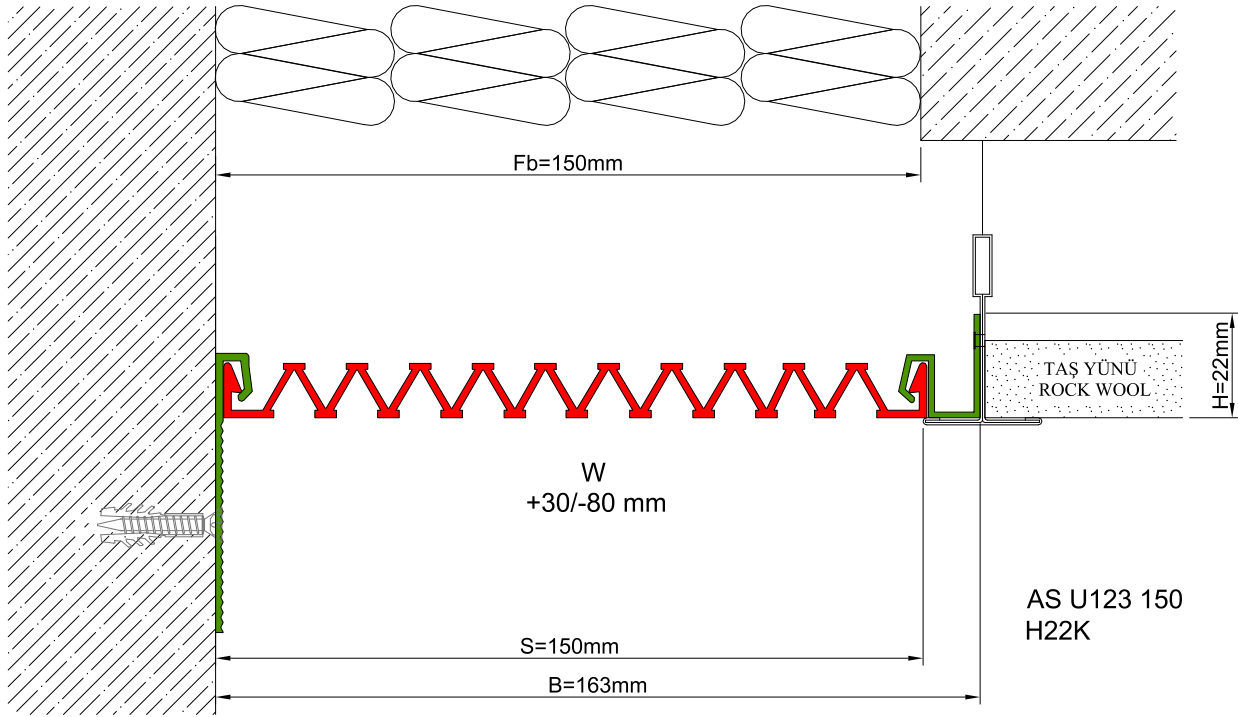

AS U123 surface mounted profile is designed for modular suspended ceiling applications at indoor areas. Profile frame is placed on the suspended ceiling T- profile and can easily be installed there by means of screws. Ribbed elastomeric gasket gains the profile high movement ability. For wall applications, it can be aligned with AS A116, AS U120 or AS U121 models.

* Visuals are representative and the profile configuration may differ depending on the characteristics requested.

GASKET COLORS **BLACK** GREY BEIGE Custom Colors available.

LOCATION	MODEL	GAP (Fb) mm	HEIGHT (H) MM	OVERALL WIDTH (B) mm	VISIBLE WIDTH (S) mm	MOVEMENT (W) mm	LOAD CAPACITY	STANDARD LENGTH (mt)
Ceiling to Ceiling	AS U123-030	30	22	54	30	+10 / -6	N/A	3
	AS U123-050	50	22	74	50	+20 / -15	N/A	3
	AS U123-080	80	22	104	80	+40 / -30	N/A	3
	AS U123-100	100	22	124	100	+20 / -50	N/A	3
	AS U123-150	150	22	174	150	+30 / -80	N/A	3

Note: Please ask for different sizes

Profil No Profile Number	AS U123 150	AS U123 150K
Fb (mm)	150	150
H (mm) yaklaşık approx.	22	22
W± (mm) yaklaşık approx.	+30/-80	+30/-80
Renk Color	Alüminyum: Natürel, Fitiller: Siyah, gri, diğer Aluminum: Natural, Inserts: Black, grey, others	
Malzeme Material	Alüminyum, EPDM Kauçuk(siyah), Termoplastik Kauçuk (gri ve diğer) Aluminum, EPDM Rubber(black), Thermoplastic Rubber (grey and others)	
Standart Uzunluk Standard Length	3	