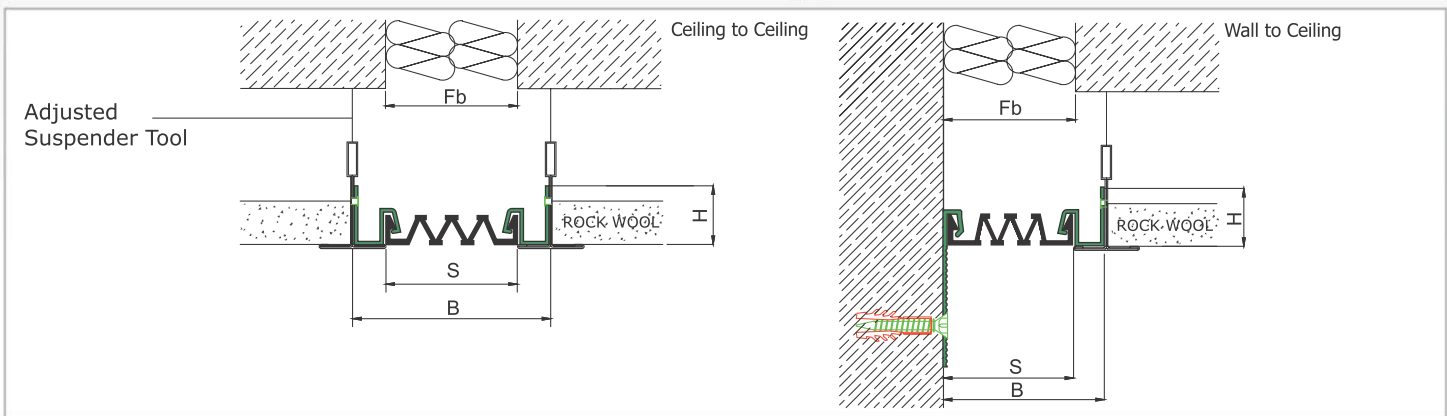

AS U123 surface mounted profile is designed for modular suspended ceiling applications at indoor areas. Profile frame is placed on the suspended ceiling T- profile and can easily be installed there by means of screws. Ribbed elastomeric gasket gains the profile high movement ability. For wall applications, it can be aligned with AS A116, AS U120 or AS U121 models.

- Application Areas** : Indoor / Modular Suspended Ceilings
- Ideal for** : Shopping Malls, Residences, Hospitals, Hotels, Commercial & Public Buildings etc.
- Material** : Mill Finish Aluminum (Anodizing optional), EPDM (Only in Black Color) or TPE Gasket
- Aluminum Alloy** : 6063 AA-USA / EN AW 6063
- Optional Supplies** : Fire Barrier

* Visuals are representative and the profile configuration may differ depending on the characteristics requested.

GASKET COLORS **BLACK** GREY BEIGE Custom Colors available.

LOCATION	MODEL	GAP (Fb) mm	HEIGHT (H) MM	OVERALL WIDTH (B) mm	VISIBLE WIDTH (S) mm	MOVEMENT (W) mm	LOAD CAPACITY	STANDARD LENGTH (mt)
Ceiling to Ceiling	AS U123-030	30	22	54	30	+10 / -6	N/A	3
	AS U123-050	50	22	74	50	+20 / -15	N/A	3
	AS U123-080	80	22	104	80	+40 / -30	N/A	3
	AS U123-100	100	22	124	100	+20 / -50	N/A	3
	AS U123-150	150	22	174	150	+30 / -80	N/A	3

Note: Please ask for different sizes

Profil No Profile Number	AS U123 150	AS U123 150K
Fb (mm)	150	150
H (mm) yaklaşık approx.	22	22
W± (mm) yaklaşık approx.	+30/-80	+30/-80
Renk Color	Alüminyum: Natürel, Fitiller: Siyah, gri, diğer Aluminum: Natural, Inserts: Black, grey, others	
Malzeme Material	Alüminyum, EPDM Kauçuk(siyah), Termoplastik Kauçuk (gri ve diğer) Aluminum, EPDM Rubber(black), Thermoplastic Rubber (grey and others)	
Standart Uzunluk Standard Length	3	