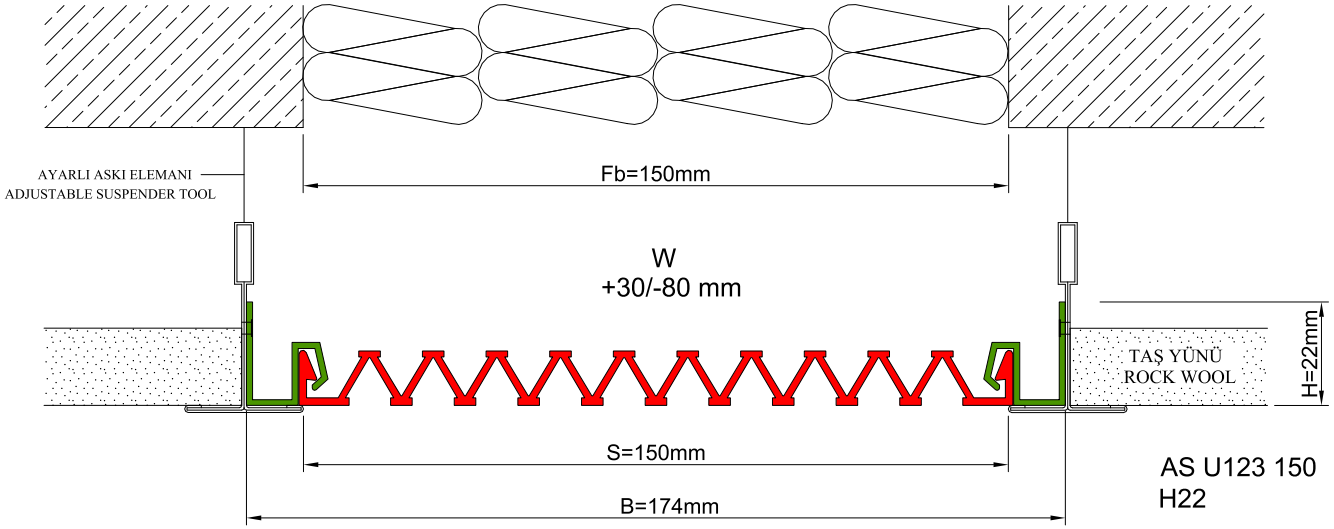

AS U123 surface mounted profile is designed for modular suspended ceiling applications at indoor areas. Profile frame is placed on the suspended ceiling T- profile and can easily be installed there by means of screws. Ribbed elastomeric gasket gains the profile high movement ability. For wall applications, it can be aligned with AS A116, AS U120 or AS U121 models.

* Visuals are representative and the profile configuration may differ depending on the characteristics requested.

GASKET COLORS **BLACK** GREY BEIGE Custom Colors available.

LOCATION	MODEL	GAP (Fb) mm	HEIGHT (H) MM	OVERALL WIDTH (B) mm	VISIBLE WIDTH (S) mm	MOVEMENT (W) mm	LOAD CAPACITY	STANDARD LENGTH (mt)
Ceiling to Ceiling	AS U123-030	30	22	54	30	+10 / -6	N/A	3
	AS U123-050	50	22	74	50	+20 / -15	N/A	3
	AS U123-080	80	22	104	80	+40 / -30	N/A	3
	AS U123-100	100	22	124	100	+20 / -50	N/A	3
	AS U123-150	150	22	174	150	+30 / -80	N/A	3

Note: Please ask for different sizes

Profil No Profile Number	AS U123 150	AS U123 150K
Fb (mm)	150	150
H (mm) yaklaşık approx.	22	22
W± (mm) yaklaşık approx.	+30/-80	+30/-80
Renk Color	Alüminyum: Natürel, Fitiller: Siyah, gri, diğer Aluminum: Natural, Inserts: Black, grey, others	
Malzeme Material	Alüminyum, EPDM Kauçuk(siyah), Termoplastik Kauçuk (gri ve diğer) Aluminum, EPDM Rubber(black), Thermoplastic Rubber (grey and others)	
Standart Uzunluk Standard Length	3	